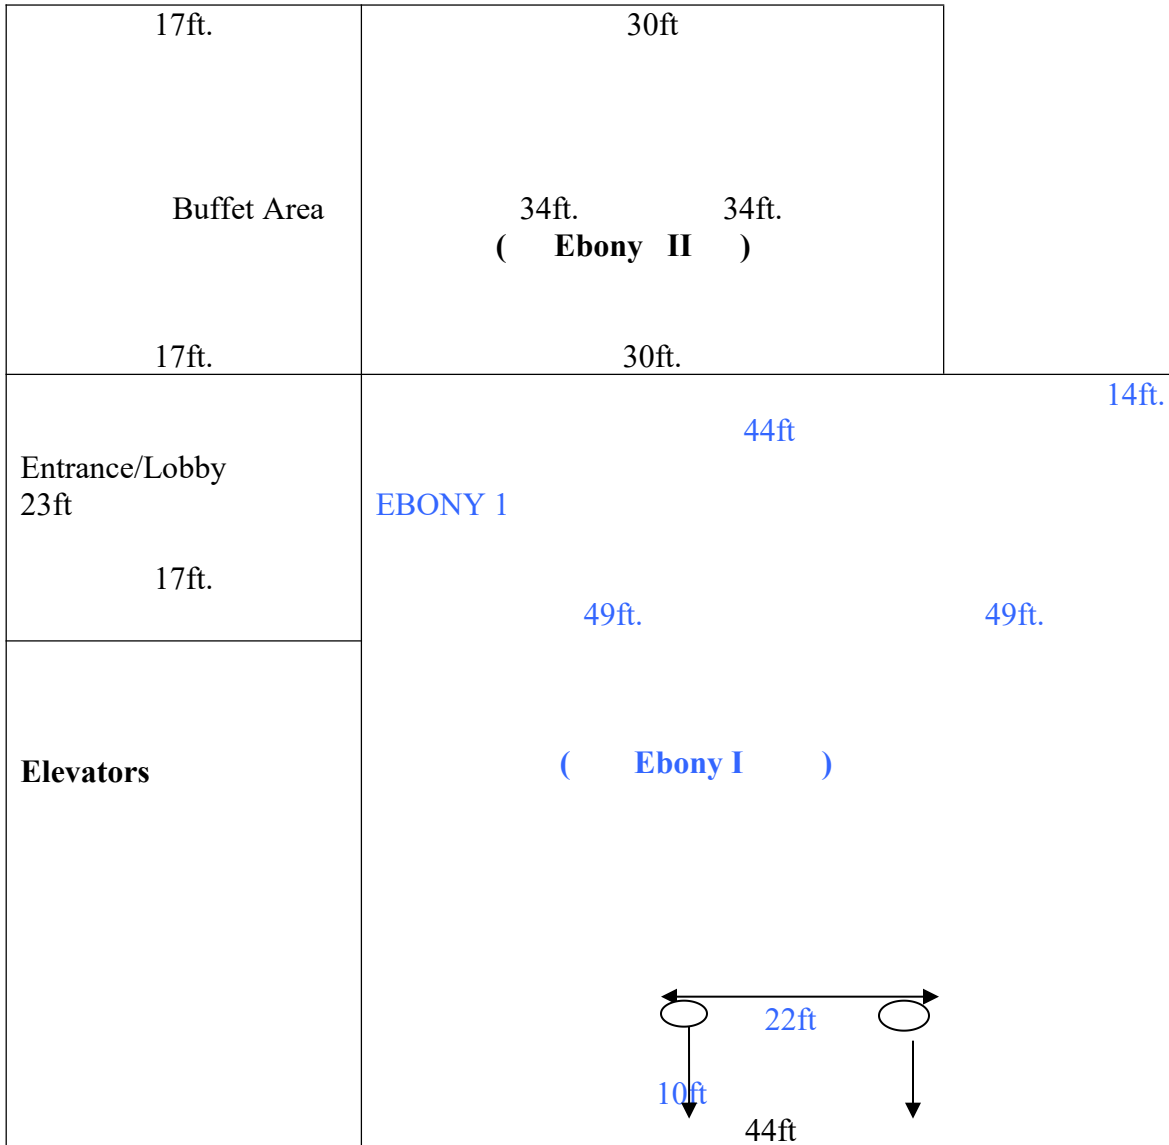

Ebony (Banquets) Length and Breadth

Ebony I

Area 2156 Sq Ft
 Length 49 ft
 Breadth 44 ft

Height 8 ft

Ebony II

Area 1020 Sq Ft
 Length 34 ft
 Breadth 30 ft

Height 8 ft